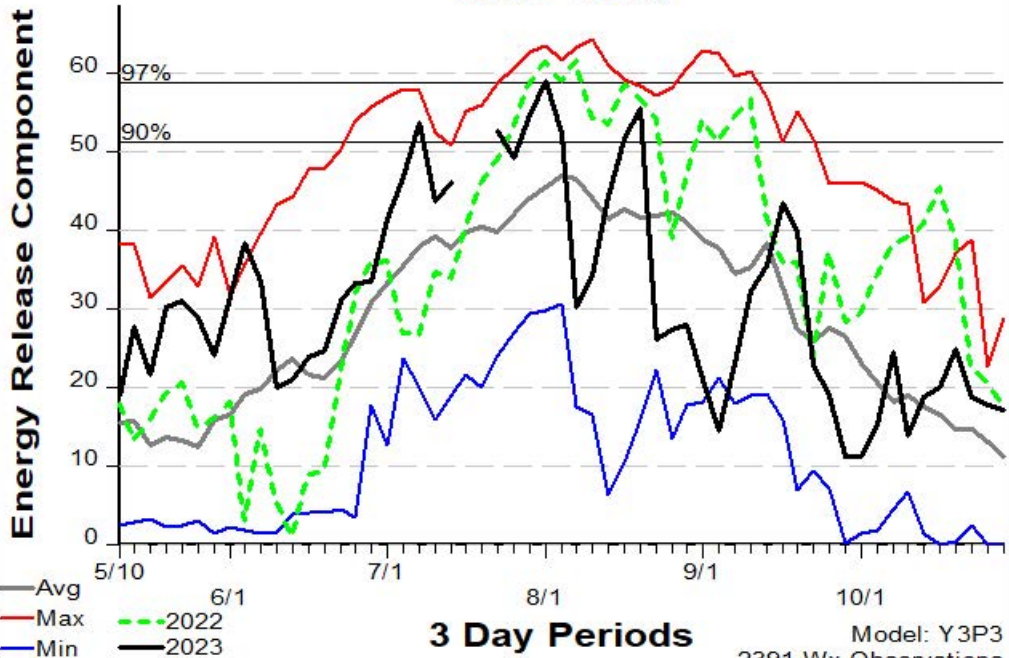

100425-MAGEE PEAK 2005 - 2019

3 Day Periods

Model: Y3P3

2391 Wx Observations

FF+5.0 build 20210317 11/07/2023-13:05